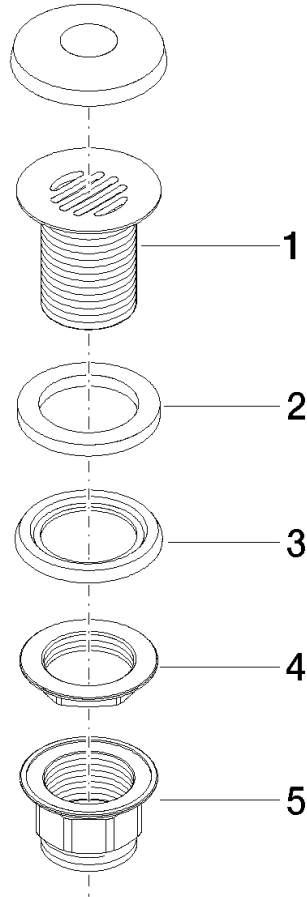

10 110 970

Fits: IMO, LULU, MADISON, MEM, TARA,
CL.1, LISSÉ, VAIA, META, CYO

	Brushed Platinum	10 110 970-06
	Chrome	10 110 970-00
	Platinum	10 110 970-08
	Durabress (23kt Gold)	10 110 970-09
	Dark Chrome	10 110 970-19
	Light Gold	10 110 970-26
	Brushed Light Gold	10 110 970-27
	Brushed Durabress (23kt Gold)	10 110 970-28
	Matte Black	10 110 970-33
	Brushed Bronze	10 110 970-42
	Brushed Champagne (22kt Gold)	10 110 970-46
	Champagne (22kt Gold)	10 110 970-47
	Brushed Chrome	10 110 970-93
	Brushed Dark Platinum	10 110 970-99

Grated waste 1 1/4" - Brushed Platinum

IMO

10 110 970

Only suitable for sinks without an overflow.

10 110 970

10 110 970

Parts for other finishes can be found here: [Chrome](#)

Spare parts list

No.	Item Number	Name	Quantity used	Delivery time
1	09 11 01 025-06	cup	1	10
2	09 14 05 039 90	seal	1	2
3	09 14 03 025 90	seal	1	2
4	09 23 10 017 90	nut	1	2
5	09 23 10 020-06	nut	1	10